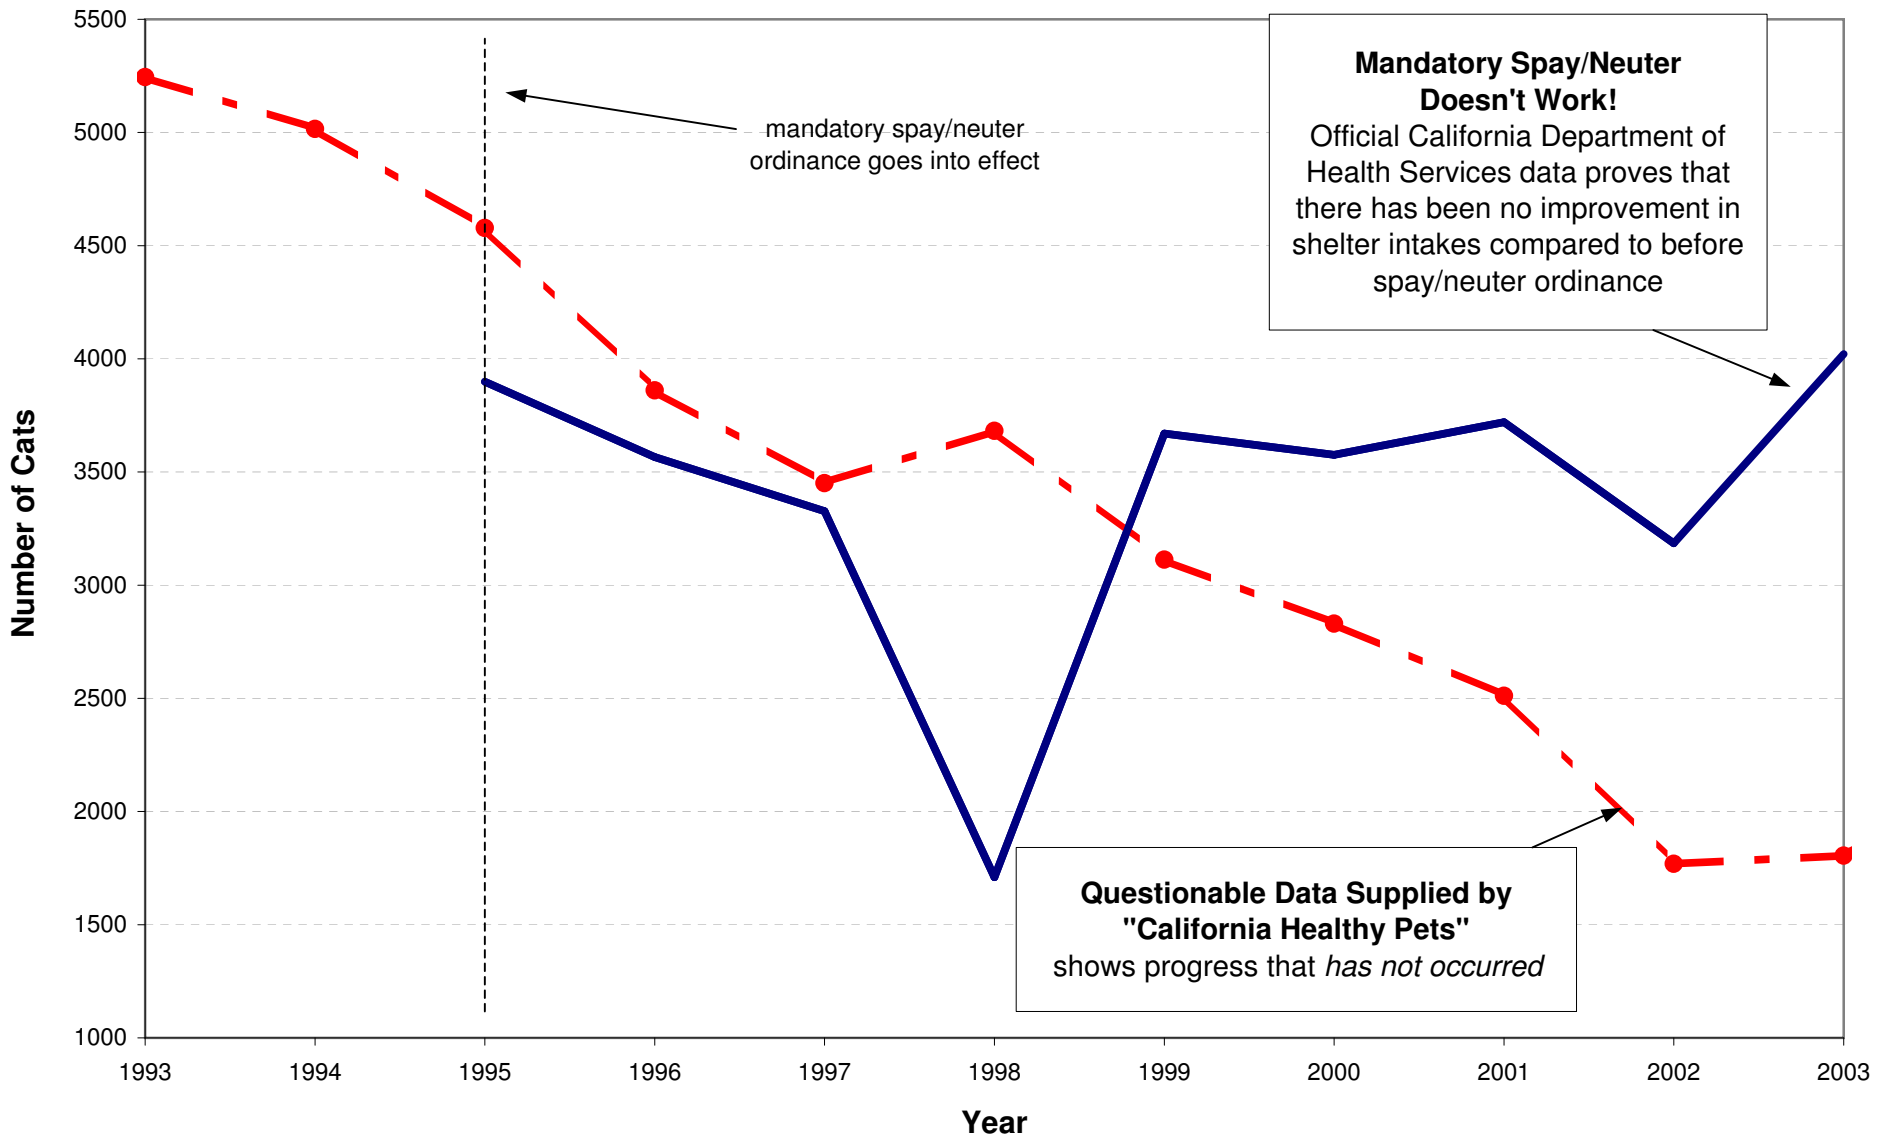

Cats - Santa Cruz County Shelter Intakes
Discrepancy between official California Department of Health Services data and claims by
"California Healthy Pets Coalition"

Sources:
 California Department of Health Services, Veterinary Public Health Section
 "California Healthy Pets" data from <http://democrats.assembly.ca.gov/members/a40/CA-HealthyPetAct/SantaCruzStats.pdf>