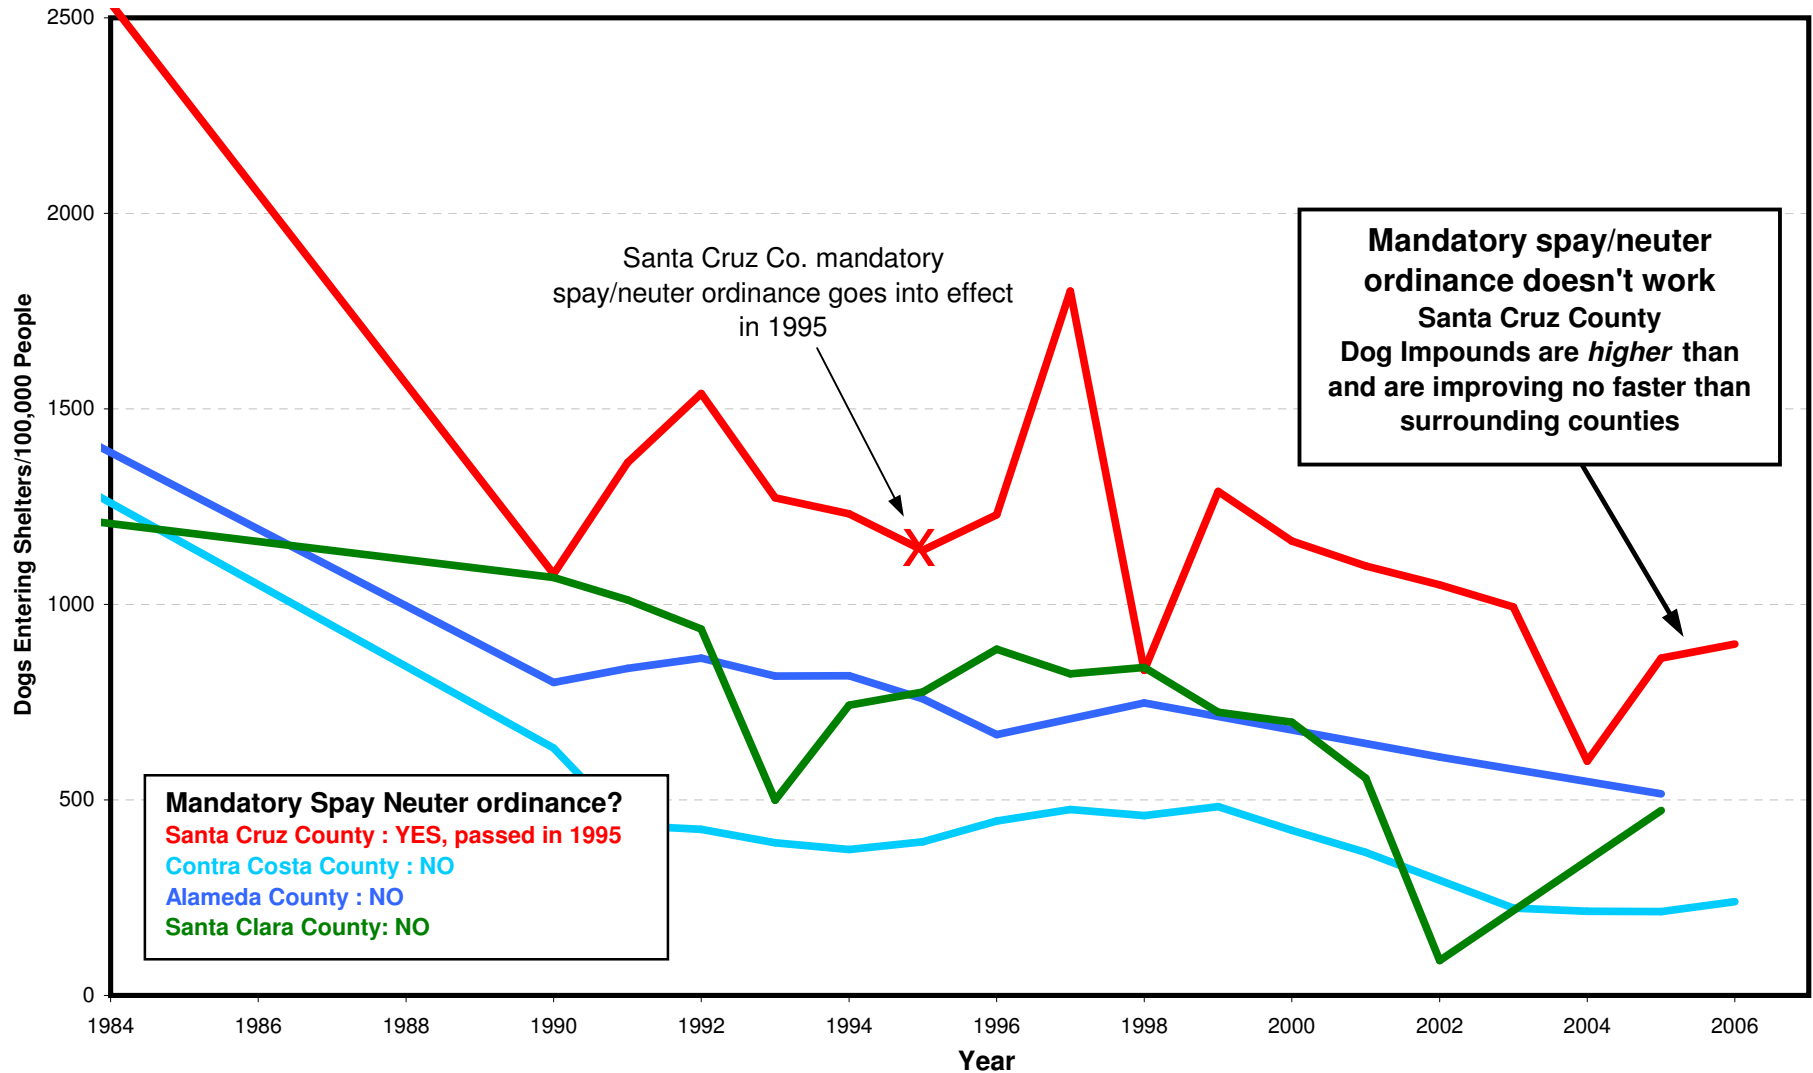

**California Department of Health Services - Veterinary Public Health Section
Dog Impounds per 100,000 People
Santa Cruz, Santa Clara, Alameda, Contra Costa Counties**

Notes:

- 1) Sources: California Department of Health Services -- Veterinary Public Health Section, The National Animal Interest Alliance, The National Pet Council
- 2) under reported data omitted